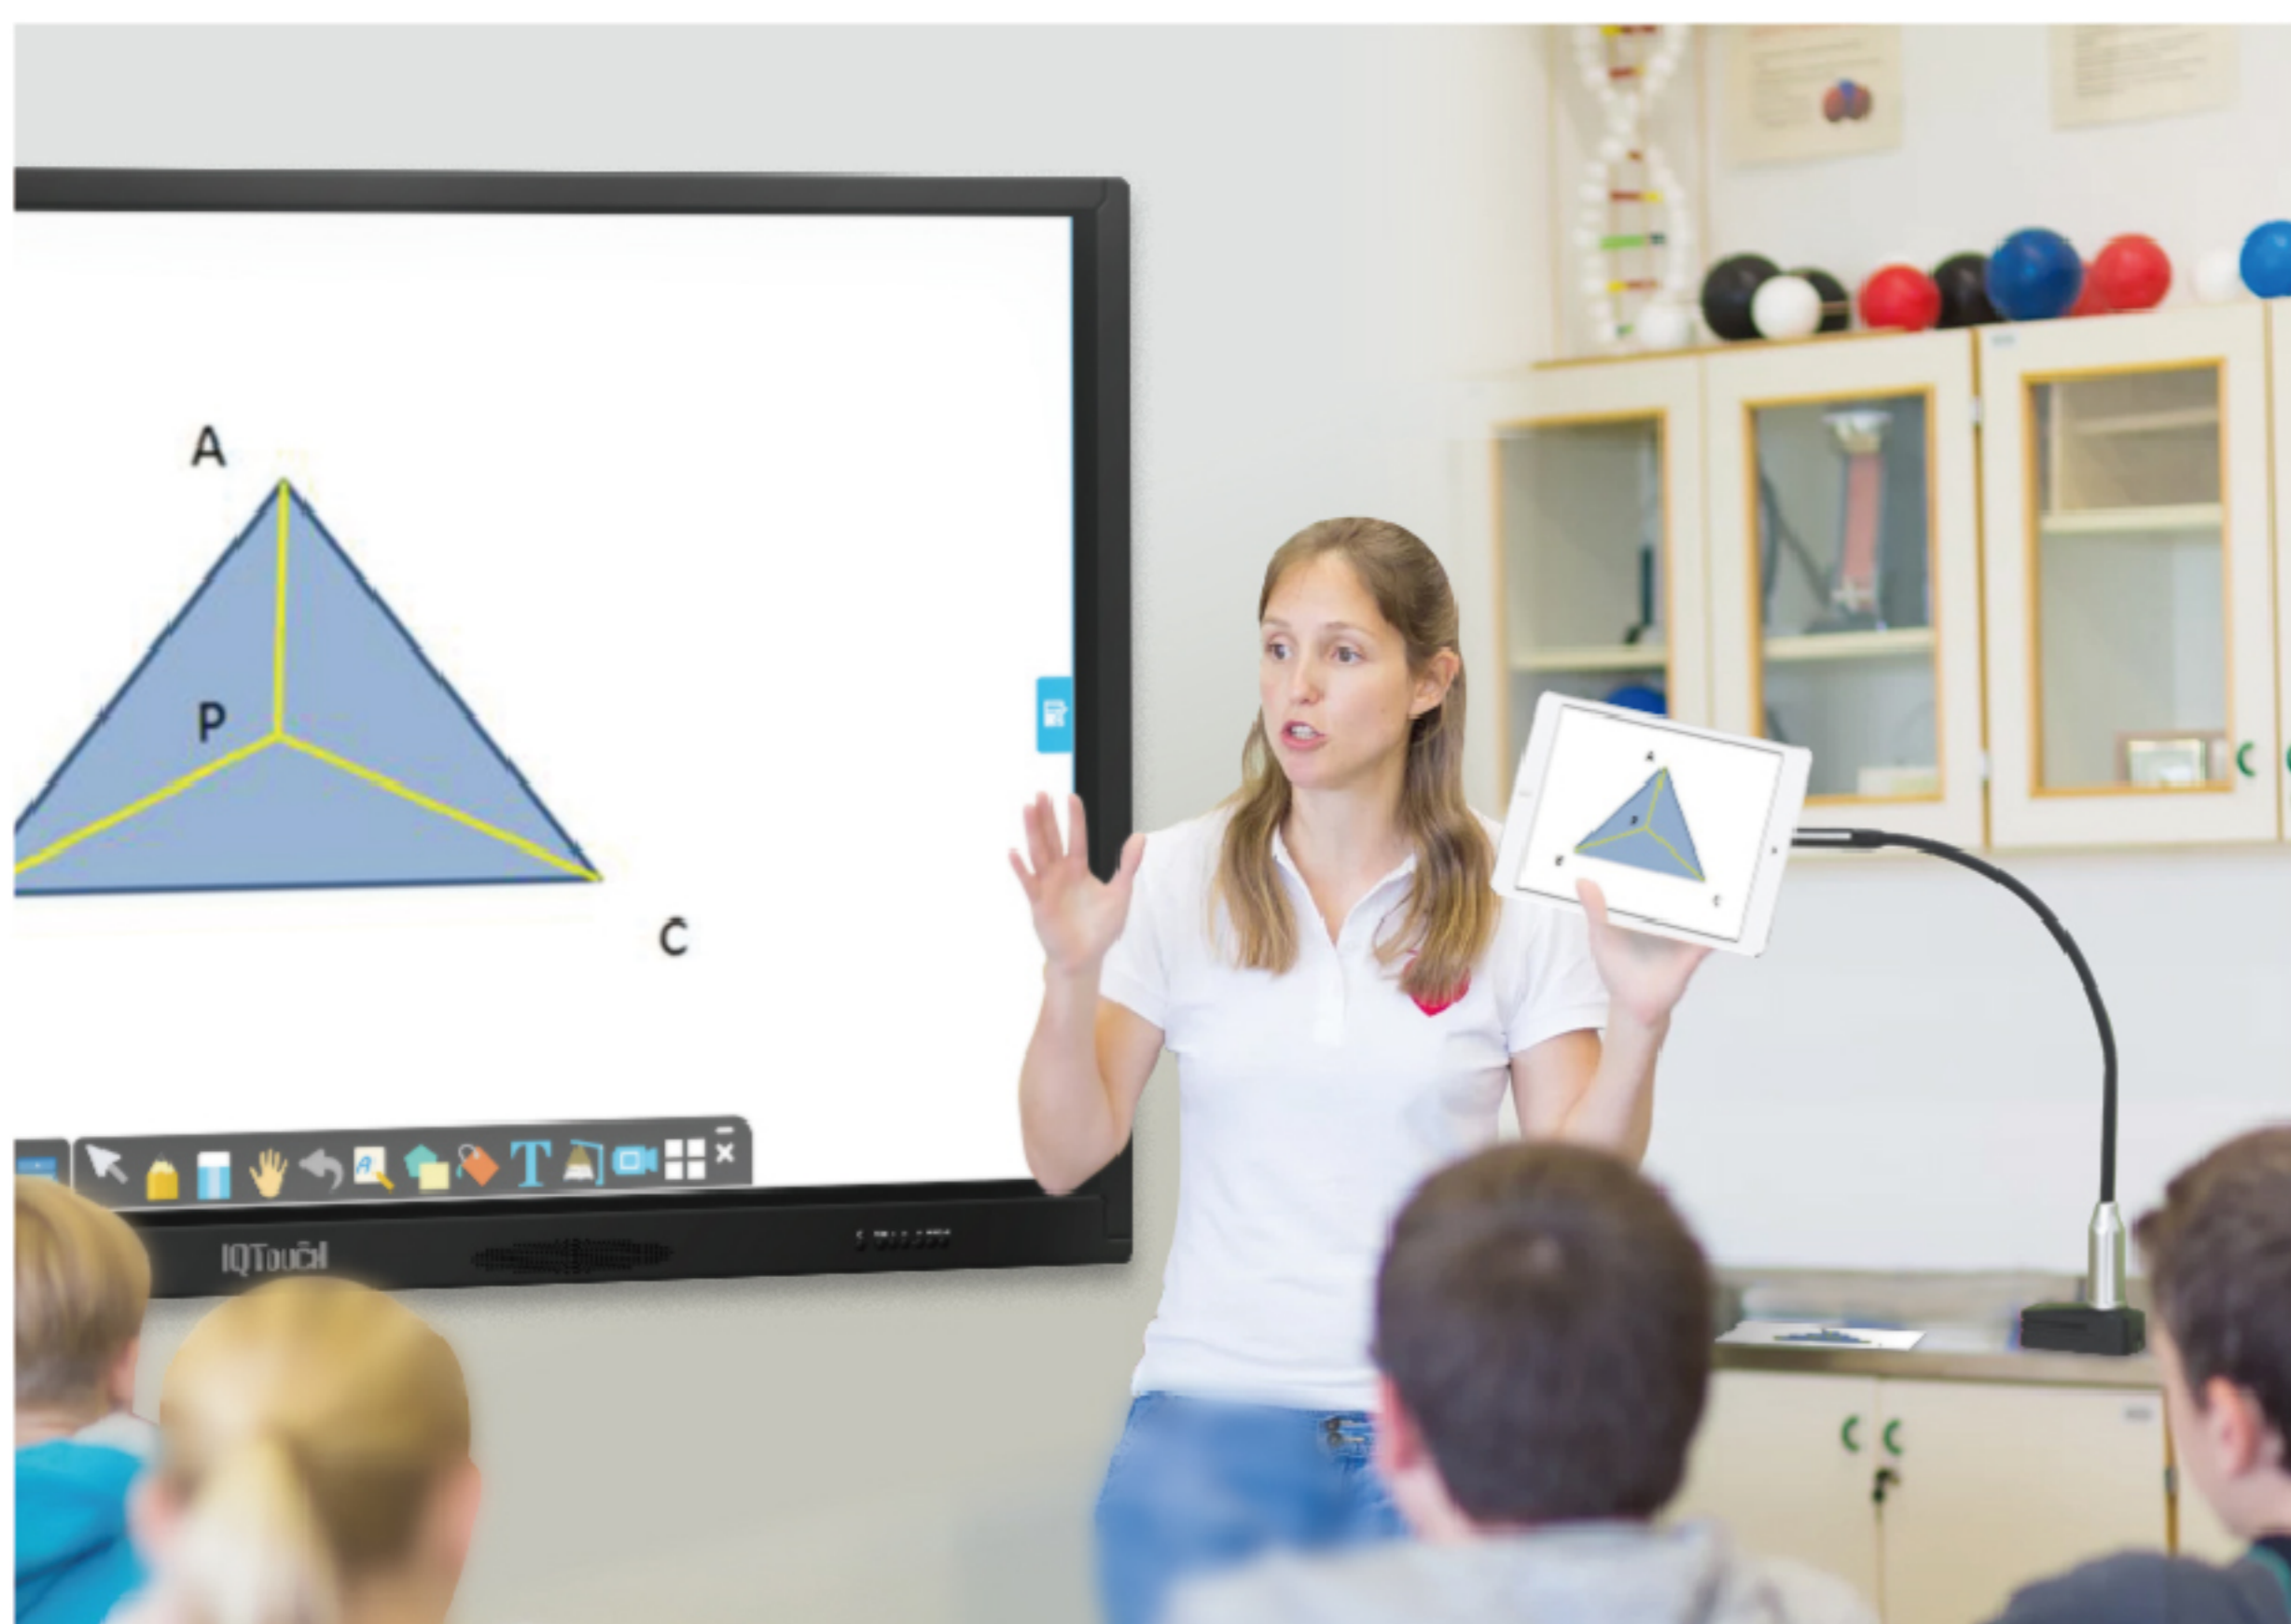

IQVIEW *Wireless E3821* Interactive Document Camera

With 8 million pixels of camera to display a high definition of images and movements.

A document camera can be connected to multiple computers. After installing the software, students can control the document camera through their own computer and view the collected images.

Wireless design, easy to carry. Supports wireless WIFI multi-point connection, wireless transmission frequency 300M/S.

360-degree Flexible Arm, adjustable to any direction. Macro shoot and display the clear circuit board IC model or the super-large A2 format (such as big training scene, maker scene).

Through transferred by wireless, the images of 720P and 1080P frame can keep above 30 fps.

Maximum shooting format: A2 format, image color RGB24 real color, shooting speed: less than 1 second.

Double uses for plug and pull type base. Base and device can be separated. After separation, the device can be clamped to the table.

Interactive Teaching Solution

IQView E3821 can transmit real time video and images captured into interactive whiteboards or flat panel (such as IQBoard, IQTouch etc.). This solution allows the teacher to capture and present students' learning procedure, groups' learning contrast, and group learning discussion. Teachers could explain and annotate at any time. And students could present their homework and share their learning process on their own seats. The solution can reach teachers' interactive and cultivates students' interest and presentation skills.