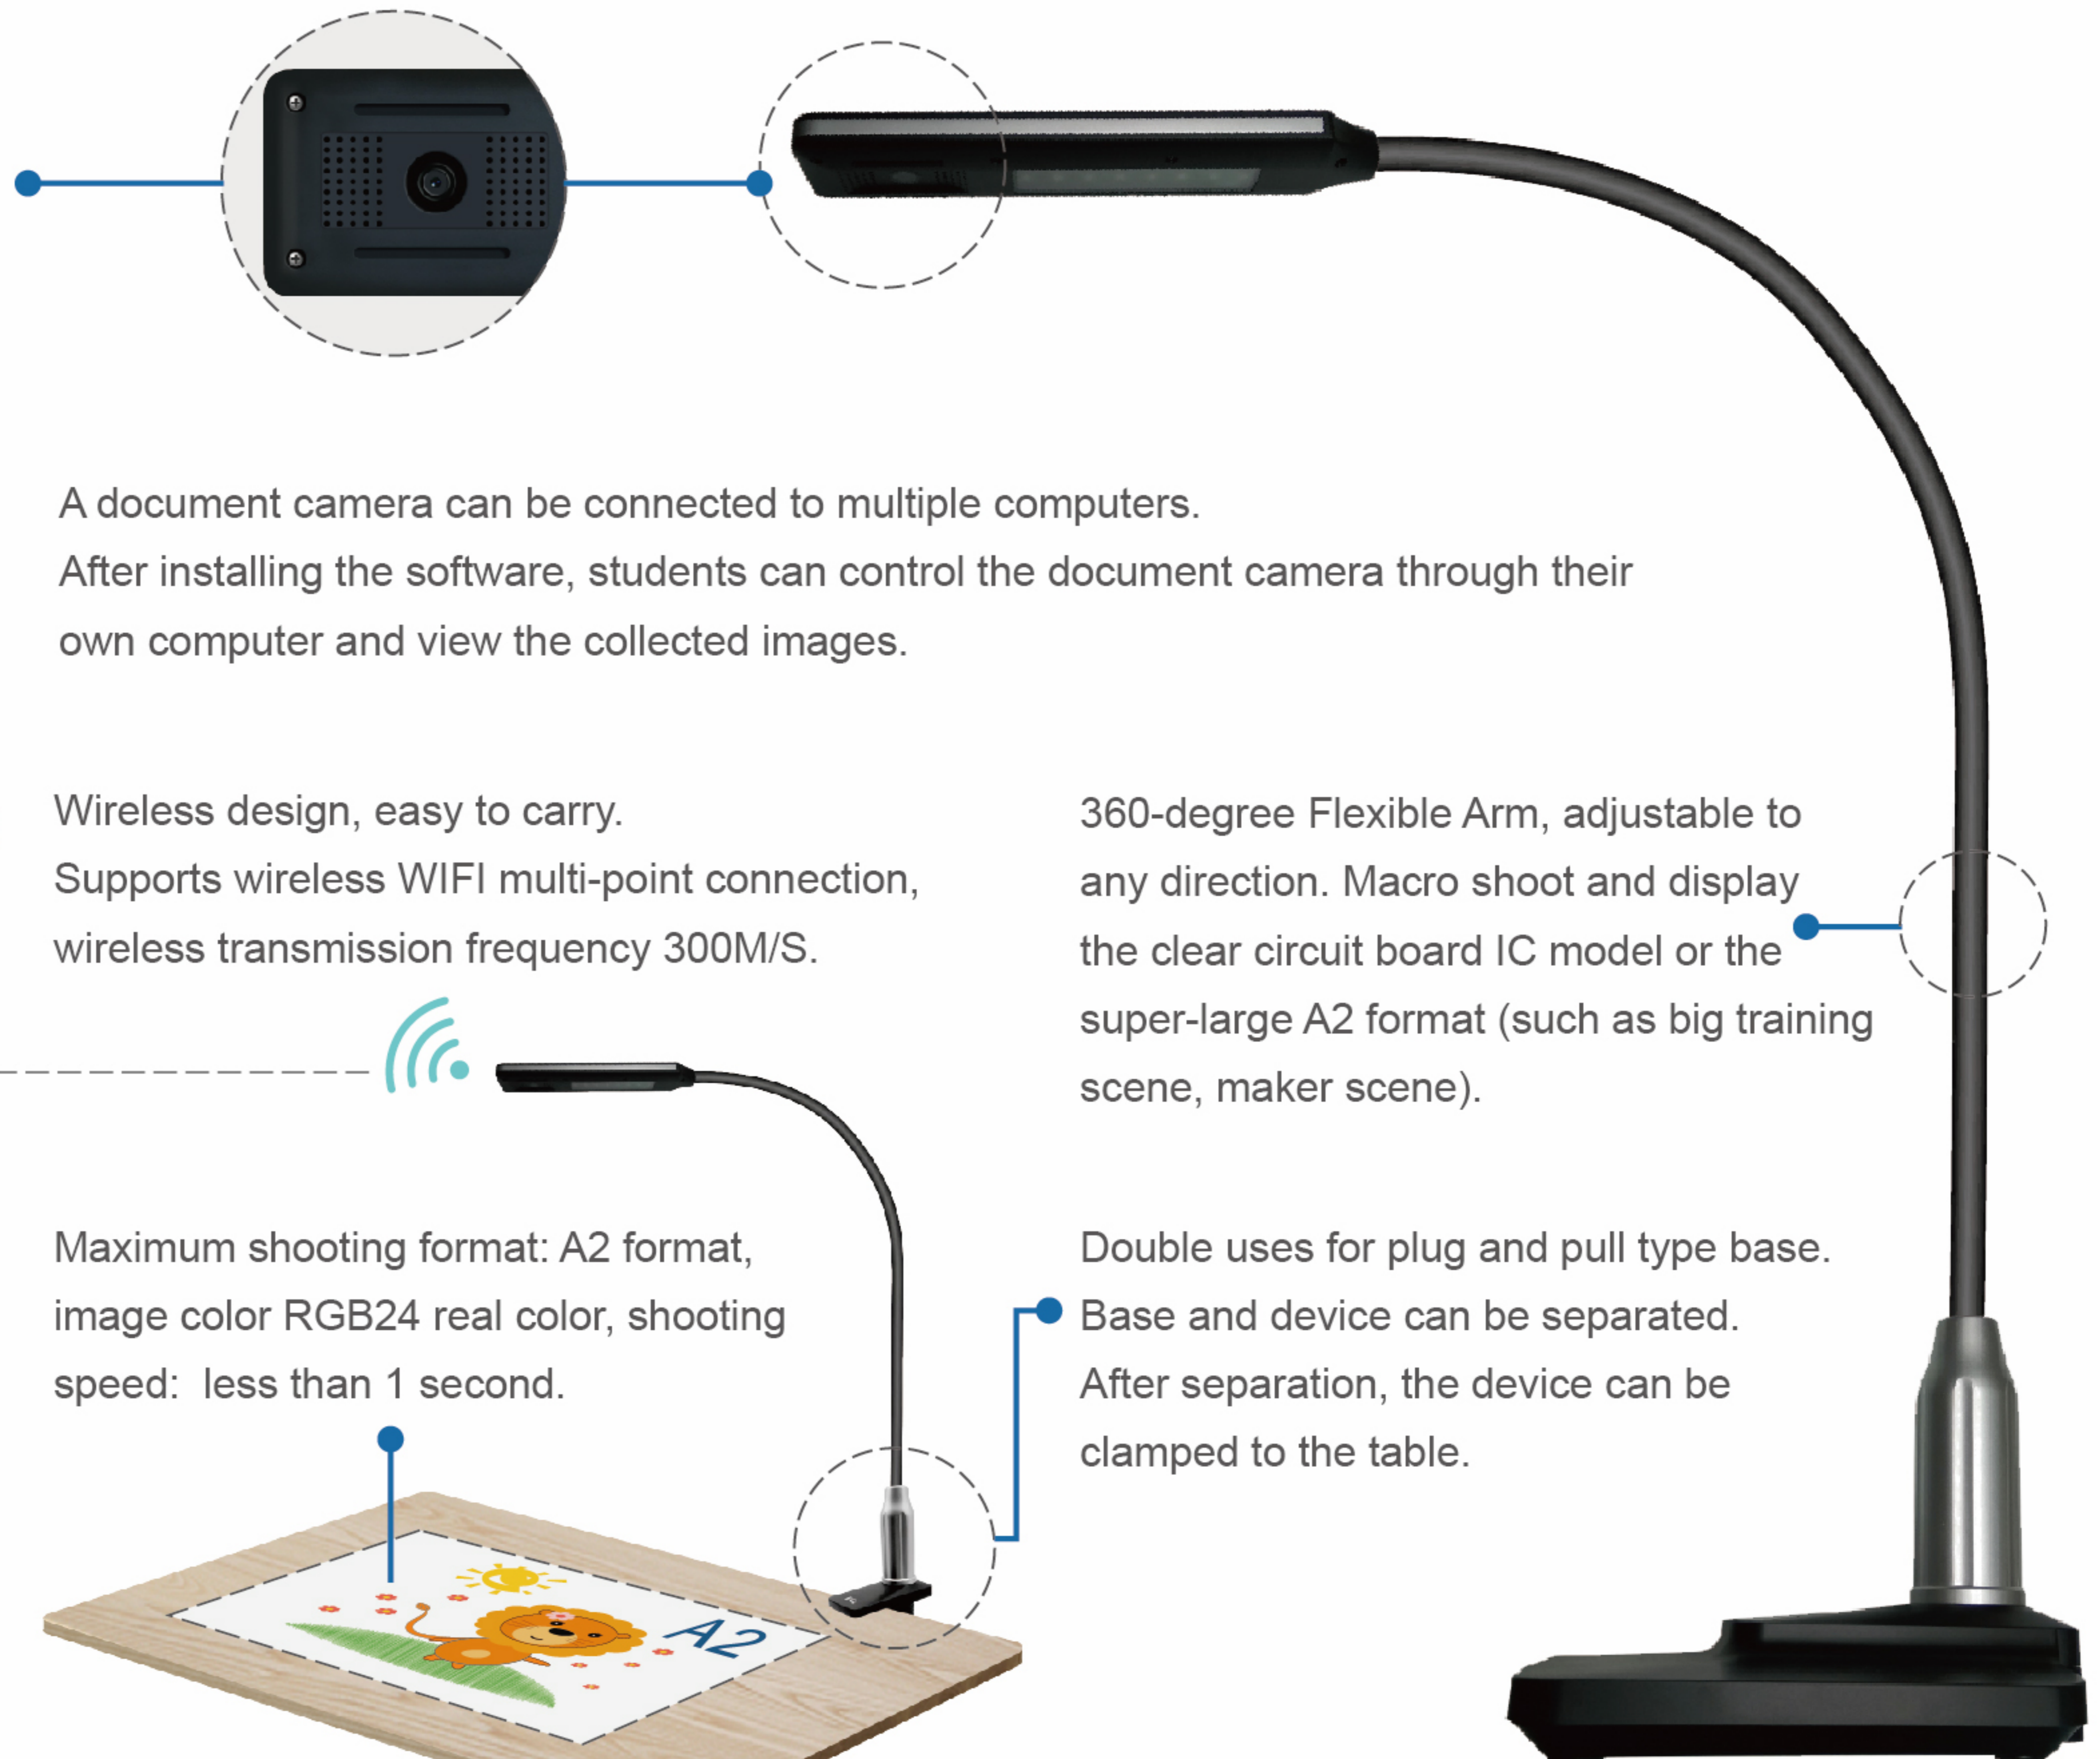

IQVIEW *Wireless E3821* Interactive Document Camera

With 8 million pixels of camera to display a high definition of images and movements.

A document camera can be connected to multiple computers. After installing the software, students can control the document camera through their own computer and view the collected images.

Wireless design, easy to carry. Supports wireless WIFI multi-point connection, wireless transmission frequency 300M/S.

360-degree Flexible Arm, adjustable to any direction. Macro shoot and display the clear circuit board IC model or the super-large A2 format (such as big training scene, maker scene).

Through transferred by wireless, the images of 720P and 1080P frame can keep above 30 fps.

Maximum shooting format: A2 format, image color RGB24 real color, shooting speed: less than 1 second.

Double uses for plug and pull type base. Base and device can be separated. After separation, the device can be clamped to the table.

Interactive Teaching Solution

IQView E3821 can transmit real time video and images captured into interactive whiteboards or flat panel (such as IQBoard, IQTouch etc.). This solution allows the teacher to capture and present students' learning procedure, groups' learning contrast, and group learning discussion. Teachers could explain and annotate at any time. And students could present their homework and share their learning process on their own seats. The solution can reach teachers' interactive and cultivates students' interest and presentation skills.